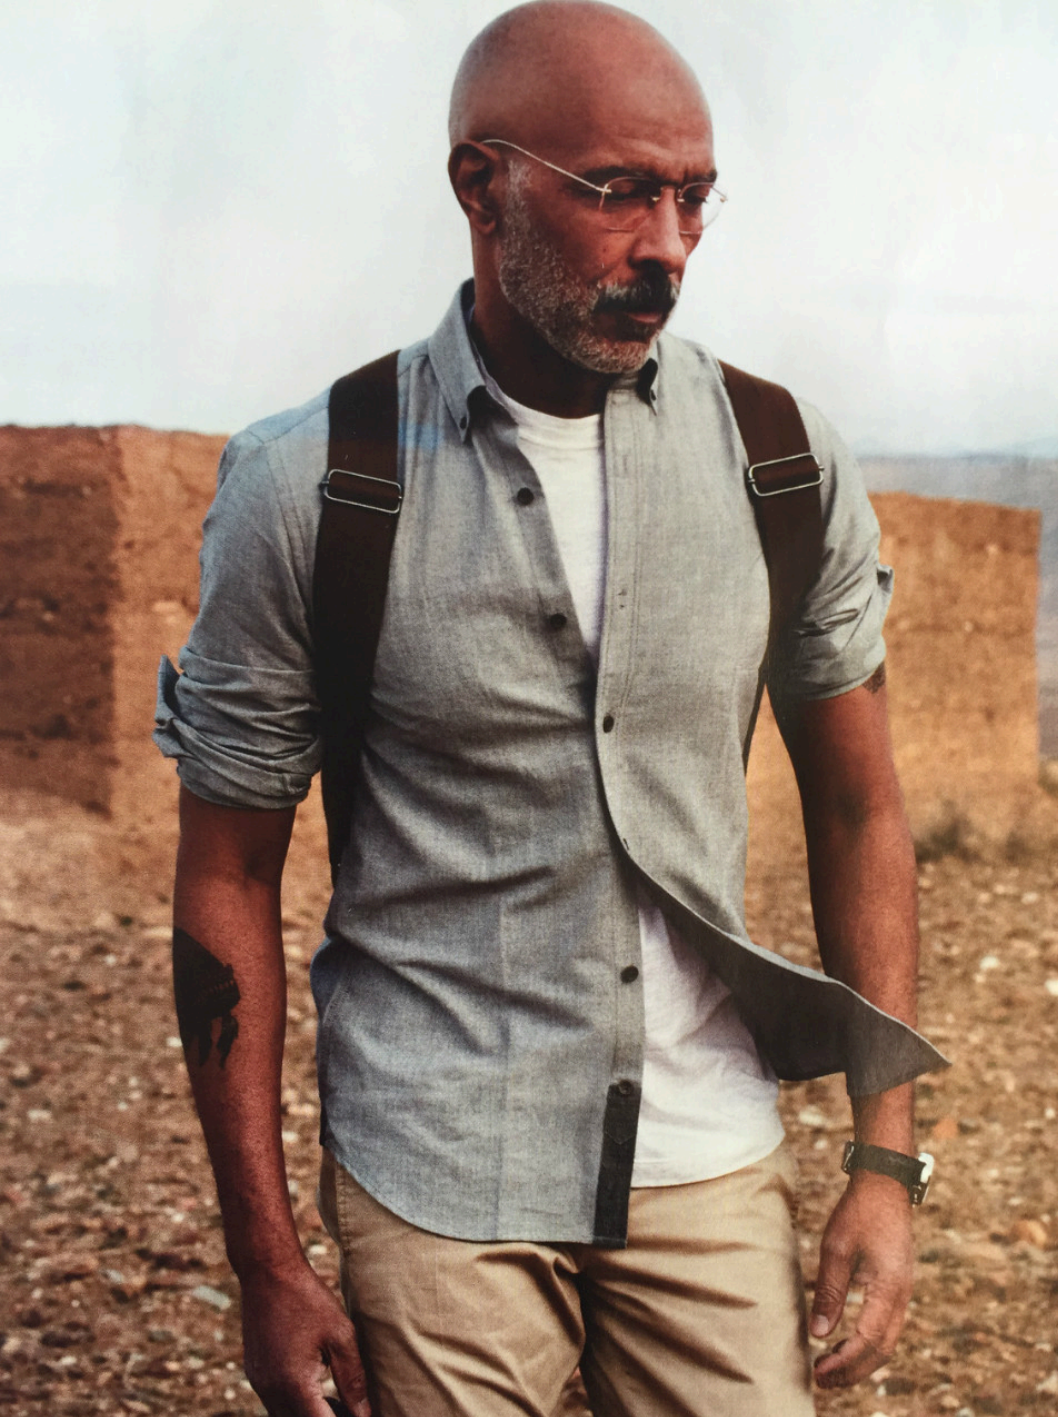

Lono Brazil

The Black Tradition
Volume II

VAN HEUSEN

SPORTSCRAFT

SPORTSCRAFT

J. CREW

SPORTSCRAFT

SPORTSCRAFT

MANGGO

OUR
ESSENTIAL
CASHMERE
TURTLENECK

Cashmere turtleneck.
Additional colors available.
S-XXL (1151380) \$647